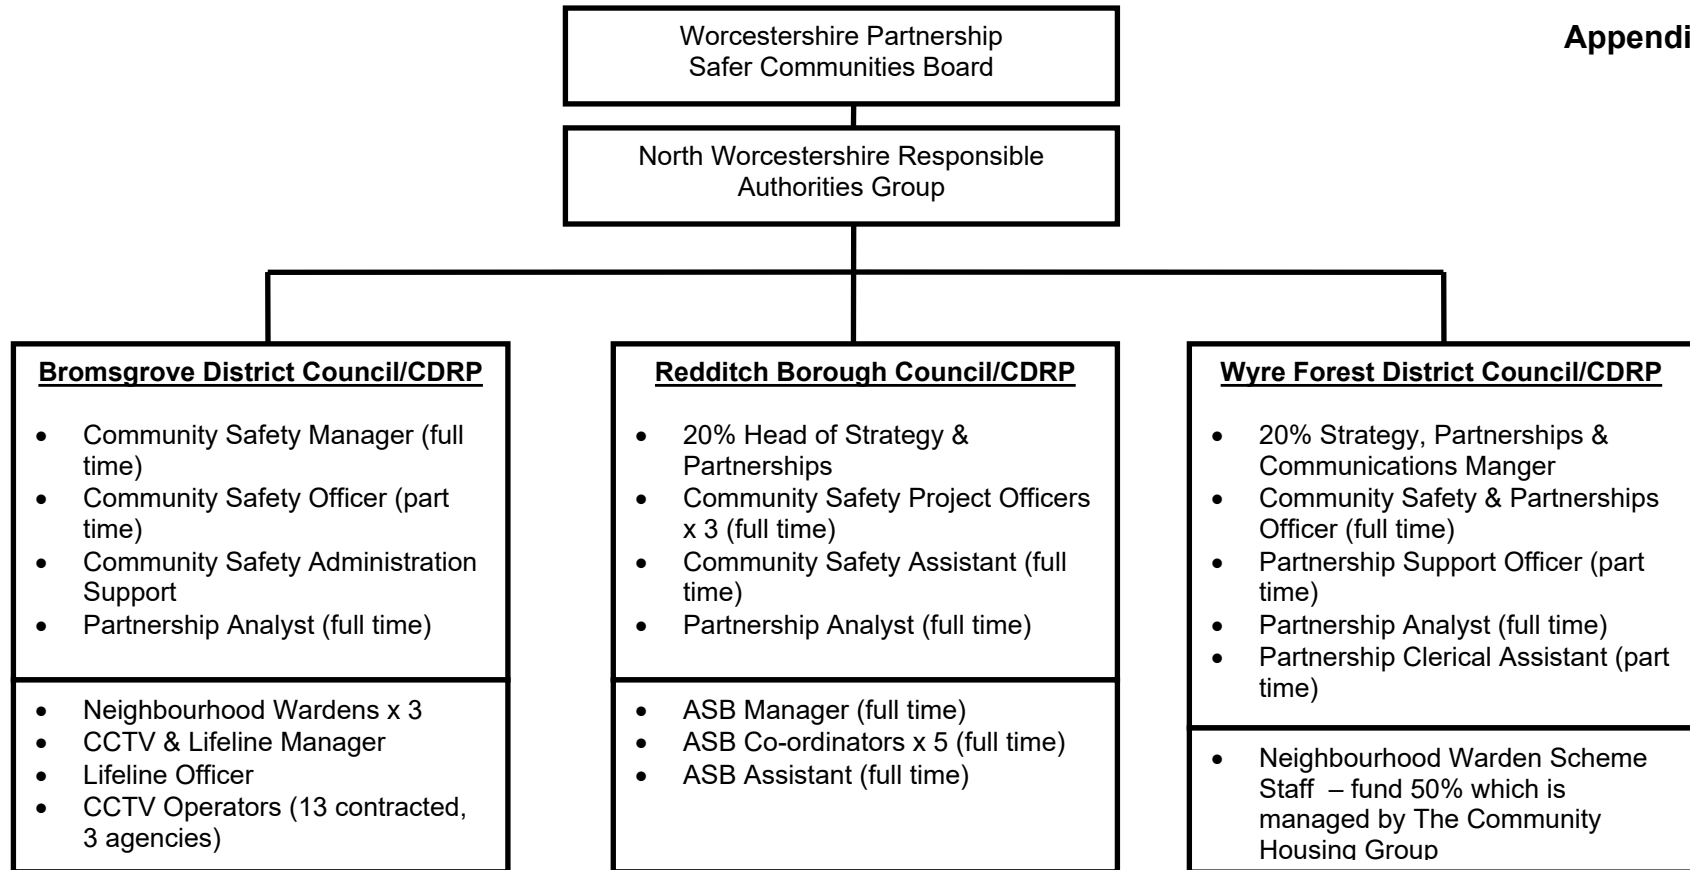

**CURRENT STAFFING STRUCTURE OF CDRPS / COMMUNITY SAFETY FUNCTIONS ACROSS NORTH
WORCESTERSHIRE COUNCILS**

Appendix 2

PROPOSED STRUCTURE FOR A NORTH WORCESTERSHIRE MERGED CRIME & DISORDER REDUCTION PARTNERSHIP